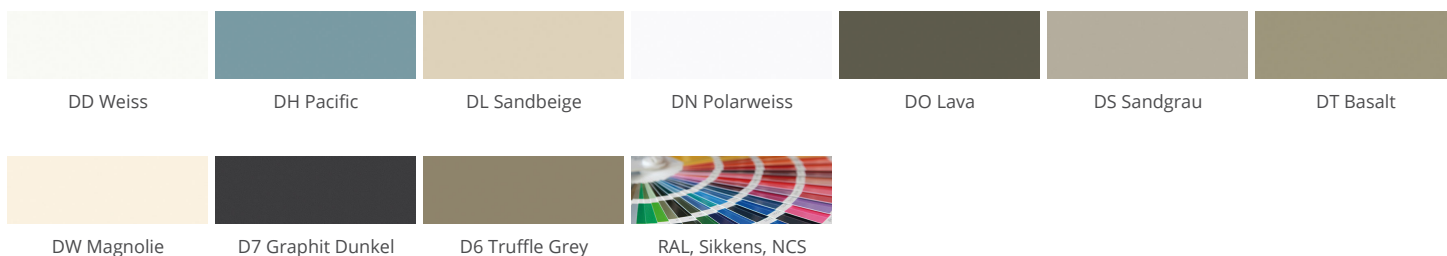

## » 34 Antwerpen Line

Super matt lacquer on MDF substrate with horizontal panel design

### » Colors