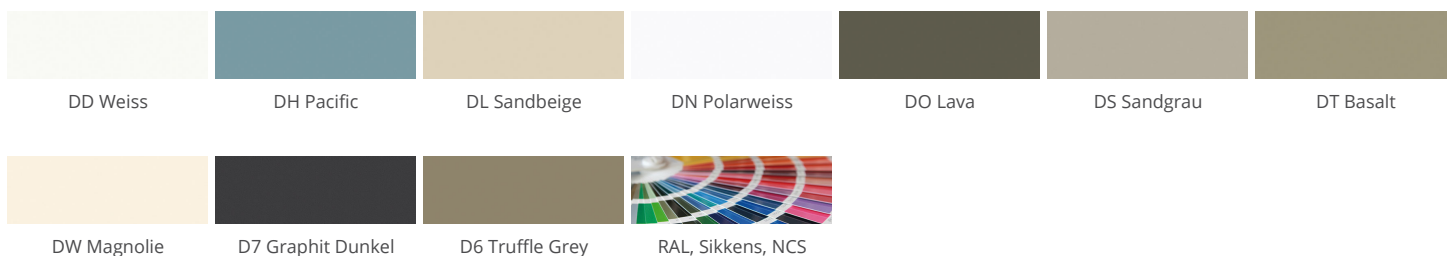

» 34 Antwerpen Line

Super matt lacquer on MDF substrate with horizontal panel design

» Details

- Panel design vertical with 100 mm panel distance available as 31 Antwerpen Classic 10
- Panel design vertical with 150 mm panel distance available as 30 Antwerpen Classic 15
- Panel design vertical with 200 mm panel distance available as 36 Antwerpen Classic 20

» Colors

» Details

Framed door

Segmented door

2 Satinato
3 Smoked glass

» Edge

Edge