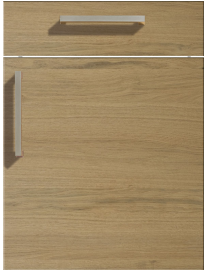

» 45 Windsor

Brushed oak veneer, wood grain is horizontal

» Details

- Front thickness: 20 mm
- Trendline, the handleless kitchen: available

» Colors

3A Pastel Nature

3B Pastel Grey

3D Carbon

3E Castell Eiche

3I Eiche Anthrazit

» Details

Framed door

- 1 Clear glass
- 2 Satinato
- 3 Smoked glass
- R Afra

Z Cappelner Designglas

Segmented door

- 1 Clear glass
- 2 Satinato
- 3 Smoked glass