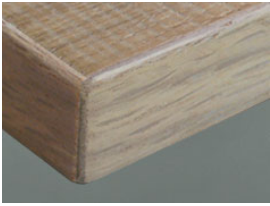

» 48 Avalon Castle

Oak veneer with visible knots and horizontal rough-cut look, wood structure and panel design is vertical

» Details

- 42 Avalon Castle 10: panel distance 100 mm
- 48 Avalon Castle 15: panel distance 150 mm
- 49 Avalon Castle 20: panel distance 200 mm
- Side panels are optionally available with or without panel design.
- available without panel design as 38 Avalon
- Front thickness: 19 mm
- Trendline, the handleless kitchen: available

» Colors

5A Pastel Nature RC

5B Pastel Grey RC

5D Carbon RC

5E Castell Eiche RC

» Details

Framed door

1 Clear glass

2 Satinato

3 Smoked glass

R Afra

Z Cappelner Designglas

» Edge

Edge