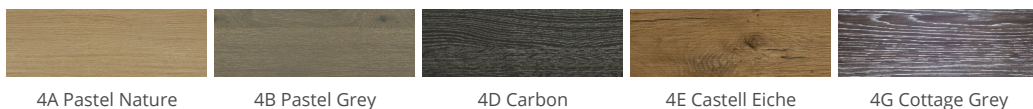

## » 09 Camelot Castle

Solid oak frame with visible knots. Veneered centre panel (panel design). Front with sanded edges in used look

### » Details

- Frame width 87 mm
- Front thickness: 19 mm
- Trendline, the handleless kitchen: available

### » Colors

4A Pastel Nature

4B Pastel Grey

4D Carbon

4E Castell Eiche

4G Cottage Grey