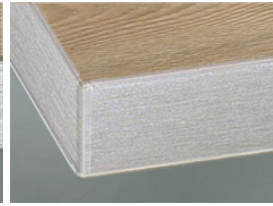

» Colors

34 Elm White

35 Tortona Nature

37 Oak Greige

41 Oak Tabak

» Details

Framed door

- 1 Clear glass
- 2 Satinato
- 3 Smoked glass
- R Afra

Segmented door

- 1 Clear glass
- 2 Satinato
- 3 Smoked glass

Z Cappelner Designglas

» Edge

DK Edge in front colour

ES Front in stainless steel

FE Edge in stainless steel look

MG Edge in glass look light grey