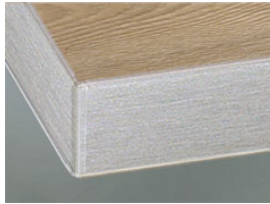

» Colors

34 Elm White

35 Tortona Nature

37 Oak Greige

41 Oak Tabak

» Details

Framed door

- 1 Clear glass
- 2 Satinato
- 3 Smoked glass
- R Afra

Segmented door

- 1 Clear glass
- 2 Satinato
- 3 Smoked glass

Z Cappelner Designglas

» Edge

DK Edge in front colour

ES Front in stainless steel

FE Edge in stainless steel look

MG Edge in glass look light grey