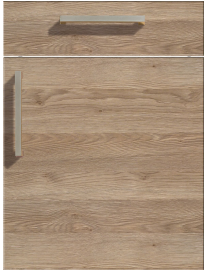

» 73 Tessina Line

Melamine resin coated with Synchronpore (embossed)

» Details

- Wood grain is horizontal
- Wood grain vertical available as 74 Tessina Classic
- Front thickness: 19 mm
- Trendline, the handleless kitchen: available

» Colors

34 Elm White

35 Tortona Nature

37 Oak Greige

41 Oak Tabak

» Details

Framed door

- 1 Clear glass
- 2 Satinato
- 3 Smoked glass
- R Afra

Segmented door

- 1 Clear glass
- 2 Satinato
- 3 Smoked glass

Z Cappelner Designglas

» Edge

DK Edge in front colour

ES Front in stainless steel

FE Edge in stainless steel look

MG Edge in glass look light grey