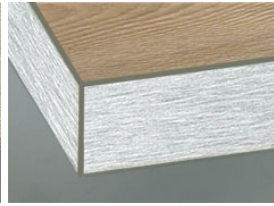

» 73 Tessina Line

Melamine resin coated with Synchronpore (embossed)

» Details

- Wood grain is horizontal
- Wood grain vertical available as 74 Tessina Classic
- Front thickness: 19 mm
- Trendline, the handleless kitchen: available

» Colors

34 Elm White

35 Tortona Nature

37 Oak Greige

41 Oak Tabak

» Details

Framed door

- 1 Clear glass
- 2 Satinato
- 3 Smoked glass
- R Afra

Segmented door

- 1 Clear glass
- 2 Satinato
- 3 Smoked glass

Z Cappelner Designglas

» Edge

DK Edge in front colour

ES Front in stainless steel

FE Edge in stainless steel look

MG Edge in glass look light grey