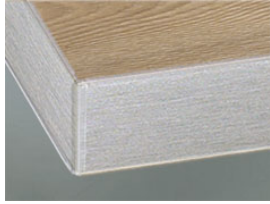

## » Edge

---

DK Edge in front colour

ES Front in stainless steel

FE Edge in stainless steel look

MG Edge in glass look light grey

IE Inox

Image type unknown  
upload/kuechen/programme/