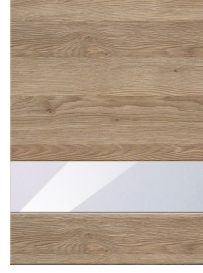

### » Details

- Wood grain is horizontal
- Wood grain vertical available as 74 Tessina Classic
- Front thickness: 19 mm
- Trendline, the handleless kitchen: available

### » Colors

34 Elm White

35 Tortona Nature

37 Oak Greige

41 Oak Tabak

### Framed door

- 1 Clear glass
- 2 Satinato
- 3 Smoked glass
- R Afra

### Segmented door

- 1 Clear glass
- 2 Satinato
- 3 Smoked glass

Z Cappelner Designglas