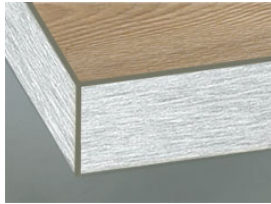

» Colors

34 Elm White

35 Tortona Nature

37 Oak Greige

41 Oak Tabak

» Details

Framed door

- 1 Clear glass
- 2 Satinato
- 3 Smoked glass
- R Afra

Segmented door

- 1 Clear glass
- 2 Satinato
- 3 Smoked glass

Z Cappelner Designglas

» Edge

DK Edge in front colour

ES Front in stainless steel

FE Edge in stainless steel look

MG Edge in glass look light grey