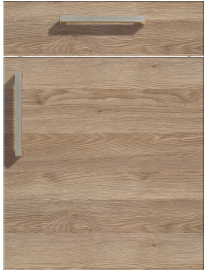

» 73 Tessina Line

Melamine resin coated with Synchronpore (embossed)

» Details

- Wood grain is horizontal
- Wood grain vertical available as 74 Tessina Classic
- Front thickness: 19 mm
- Trendline, the handleless kitchen: available

» Colors

34 Elm White

35 Tortona Nature

37 Oak Greige

41 Oak Tabak

» Details

Framed door

- 1 Clear glass
- 2 Satinato
- 3 Smoked glass
- R Afra

Segmented door

- 1 Clear glass
- 2 Satinato
- 3 Smoked glass

Z Cappelner Designglas

» Edge

DK Edge in front colour

ES Front in stainless steel

FE Edge in stainless steel look

MG Edge in glass look light grey