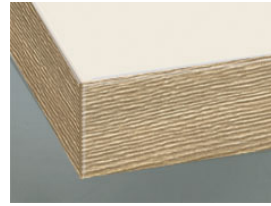

### Segmented door

- 1 Clear glass
- 2 Satinato
- 3 Smoked glass

## » Edge

---

DK Edge in front colour

MG Edge in glass look light grey

Module translation not found: kante6

IE Inox