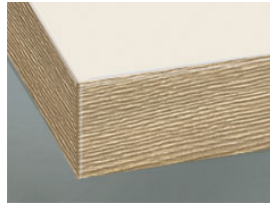

### Segmented door

- 1 Clear glass
- 2 Satinato
- 3 Smoked glass

## » Edge

---

DK Edge in front colour

MG Edge in glass look light grey

Module translation not found: kante6

IE Inox