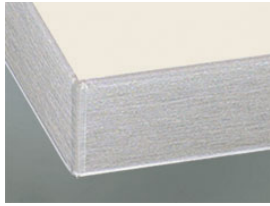

- 1 Clear glass
- 2 Satinato
- 3 Smoked glass
- R Afra

Z Cappelner Designglas

Segmented door

- 1 Clear glass
- 2 Satinato
- 3 Smoked glass

» Edge

DK Edge in front colour

ES Front in stainless steel

FE Edge in stainless steel look

MG Edge in glass look light grey

Module translation not found: kante6