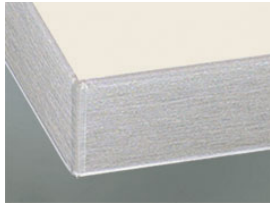

» 77 Siena XTreme

Laminate material with EBH functional layer XTreme supermatt with Anti-Finger-Print technology Xtreme easy to clean XTreme hard-wearing

» Details

- Front thickness: 19 mm
- Trendline, the handleless kitchen: available

» Colors

» Details

Framed door

- 1 Clear glass
- 2 Satinato
- 3 Smoked glass
- R Afra

Segmented door

- 1 Clear glass
- 2 Satinato
- 3 Smoked glass

Z Cappelner Designglas

» Edge

DK Edge in front colour

ES Front in stainless steel

FE Edge in stainless steel look

MG Edge in glass look light grey

Module translation not found: kante6