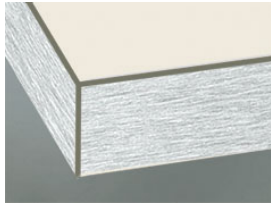

» 77 Siena XTreme

Laminate material with EBH functional layer XTreme supermatt with Anti-Finger-Print technology Xtreme easy to clean XTreme hard-wearing

» Details

- Front thickness: 19 mm
- Trendline, the handleless kitchen: available

» Colors

» Details

Framed door

- 1 Clear glass
- 2 Satinato
- 3 Smoked glass
- R Afra

Segmented door

- 1 Clear glass
- 2 Satinato
- 3 Smoked glass

Z Cappelner Designglas

» Edge

DK Edge in front colour

ES Front in stainless steel

FE Edge in stainless steel look

MG Edge in glass look light grey

Module translation not found: kante6