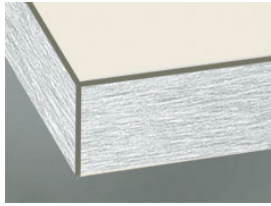

» 77 Siena XTreme

Laminate material with EBH functional layer XTreme supermatt with Anti-Finger-Print technology Xtreme easy to clean XTreme hard-wearing

» Details

- Front thickness: 19 mm
- Trendline, the handleless kitchen: available

- 1 Clear glass
- 2 Satinato
- 3 Smoked glass
- R Afra

Z Cappelner Designglas

Segmented door

- 1 Clear glass
- 2 Satinato
- 3 Smoked glass

» Edge

DK Edge in front colour

ES Front in stainless steel

FE Edge in stainless steel look

MG Edge in glass look light grey

Module translation not found: kante6