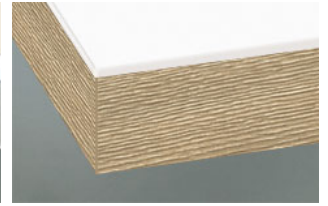

» 77 Siena XTreme

Laminate material with EBH functional layer XTreme supermatt with Anti-Finger-Print technology Xtreme easy to clean XTreme hard-wearing

» Details

- Front thickness: 19 mm
- Trendline, the handleless kitchen: available

» Colors

» Details

Framed door

- 1 Clear glass
- 2 Satinato
- 3 Smoked glass
- R Afra

Segmented door

- 1 Clear glass
- 2 Satinato
- 3 Smoked glass

Z Cappelner Designglas

» Edge

DK Edge in front colour

ES Front in stainless steel

FE Edge in stainless steel look

MG Edge in glass look light grey

Module translation not found: kante6