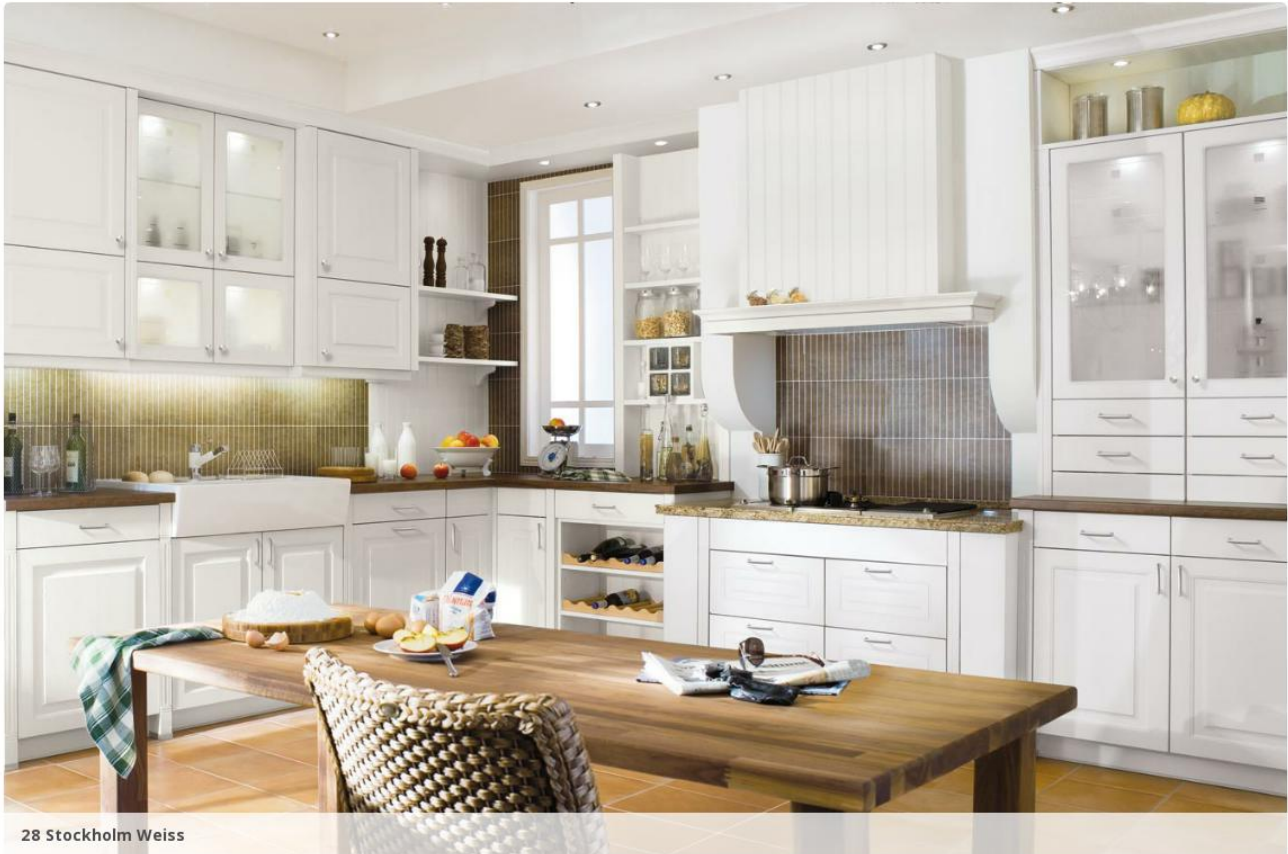

kitchenworld » 28 Stockholm

Home » Kitchen world » Matt

28 Stockholm Weiss

28 Stockholm

Silk gloss finish on a foil-wrapped wood structure

- Front thickness: 19 mm

[Download Factsheet](#)

Colors