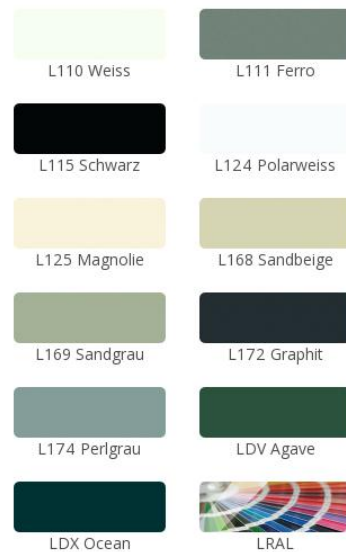

# kitchenworld » 28 Stockholm

Home » Kitchen world » Matt

28 Stockholm Weiss

## 28 Stockholm

Silk gloss finish on a foil-wrapped wood structure

- Front thickness: 19 mm

[Download Factsheet](#)

## Colors

### Framed door

- 1 Clear glass
- 2 Satinato
- 3 Smoked glass
- R Afra
- Z Canneler Designglas

Edge