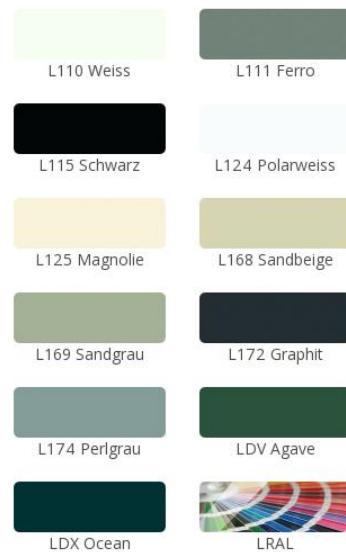

kitchenworld » 28 Stockholm

Home » Kitchen world » Matt

28 Stockholm Weiss

28 Stockholm

Silk gloss finish on a foil-wrapped wood structure

- Front thickness: 19 mm

[Download Factsheet](#)

Colors

Framed door

- 1 Clear glass
- 2 Satinato
- 3 Smoked glass
- R Afra
- Z Canneler Designglas

Edge