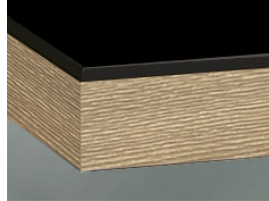

» 89 Nova

Glossy crystal surface on MDF substrate

» Details

- Front thickness: 19 mm
- Trendline, the handleless kitchen: available

» Colors

CAG Hellgrau

CAT Weiss

CAV Anthrazit

CAW Magnolie

CAY Schwarz

» Details

Framed door

» Edge

DK Edge in front colour

Module translation not found: kante6

IE Inox