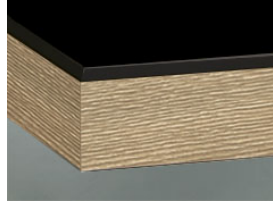

» 89 Nova

Glossy crystal surface on MDF substrate

» Details

- Front thickness: 19 mm
- Trendline, the handleless kitchen: available

» Colors

CAG Hellgrau

CAT Weiss

CAV Anthrazit

CAW Magnolie

CAY Schwarz

» Details

Framed door

» Edge

DK Edge in front colour

Module translation not found: kante6

IE Inox