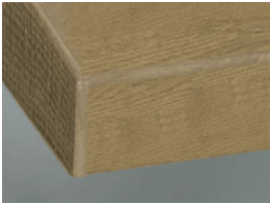

» Details

Framed door

1 Clear glass

2 Satinato

3 Smoked glass

R Afra

Z Cappelner Designglas

» Edge

Edge