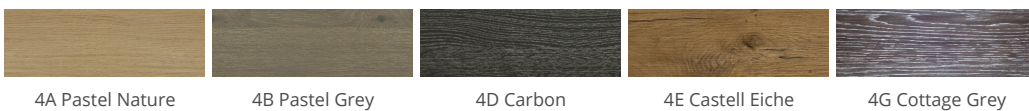

» 06 Camelot

Solid oak frame with visible knots, veneered centre panel

» Details

- Frame width 87 mm
- Front thickness: 19 mm
- Trendline, the handleless kitchen: available

» Colors

» Details

Framed door

1 Clear glass

2 Satinato

3 Smoked glass

R Afra

Z Cappelner Designglas

» Edge

Edge