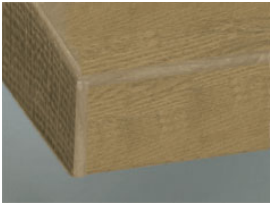

» 06 Camelot

Solid oak frame with visible knots, veneered centre panel

» Details

- Frame width 87 mm
- Front thickness: 19 mm
- Trendline, the handleless kitchen: available

» Colors

» Details

Framed door

1 Clear glass

2 Satinato

3 Smoked glass

R Afra

Z Cappelner Designglas

» Edge

Edge