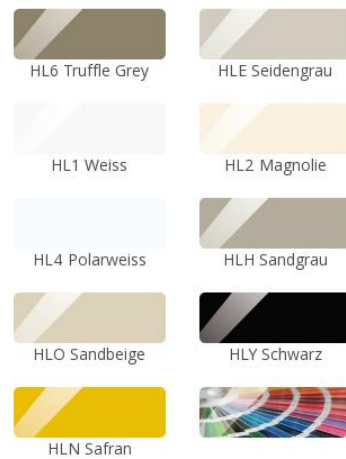

kitchenworld » 51 Leonardo

Home » Kitchen world » High-gloss

51 Leonardo Hochglanz Weiss & 55 Denver Classic Schwarz

51 Leonardo

High-gloss polished lacquer on MDF substrate

- Front thickness: 19 mm
- Trendline, the handleless kitchen: available

[Download Factsheet](#)

Colors

Framed door

- 1 Clear glass
 - 2 Satinato
 - 3 Smoked glass
- R Afra
Z Cappelner Designglas

Segmented door

- 1 Clear glass
- 2 Satinato
- 3 Smoked glass

Edge