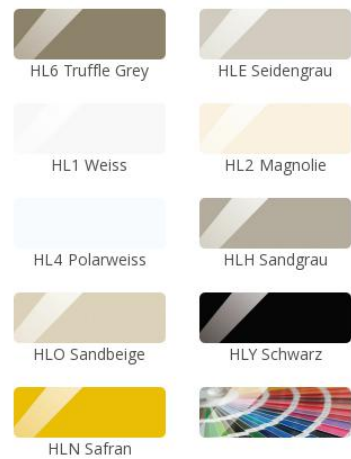

kitchenworld » 51 Leonardo

Home » Kitchen world » High-gloss

51 Leonardo Hochglanz Weiss & 55 Denver Classic Schwarz

51 Leonardo

High-gloss polished lacquer on MDF substrate

- Front thickness: 19 mm
- Trendline, the handleless kitchen: available

[Download Factsheet](#)

Colors

Framed door

- 1 Clear glass
 - 2 Satinato
 - 3 Smoked glass
- R Afra
Z Cappelner Designglas

Segmented door

- 1 Clear glass
- 2 Satinato
- 3 Smoked glass

Edge