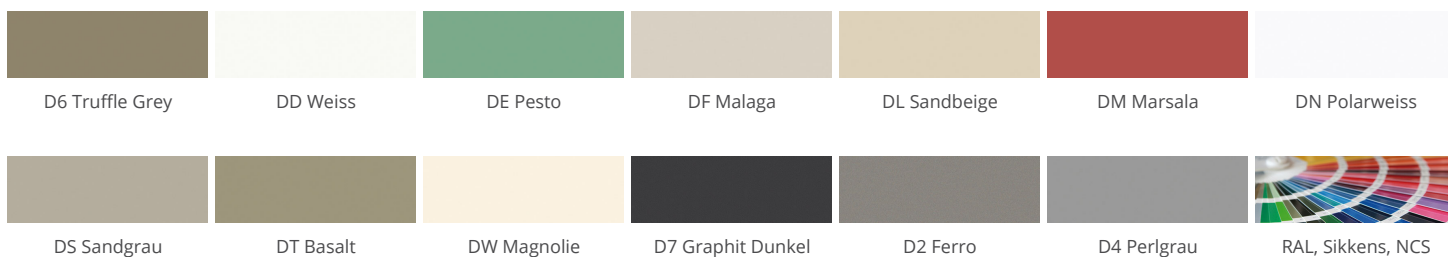

» 61 Monaco

Matt polished lacquer on MDF substrate.

» Details

- Front thickness: 23 mm

» Colors

» Details

Framed door

- 1 Clear glass
- 2 Satinato
- 3 Smoked glass
- R Afra

Door with glazing bars

Z Cappelner Designglas

» Edge

Edge