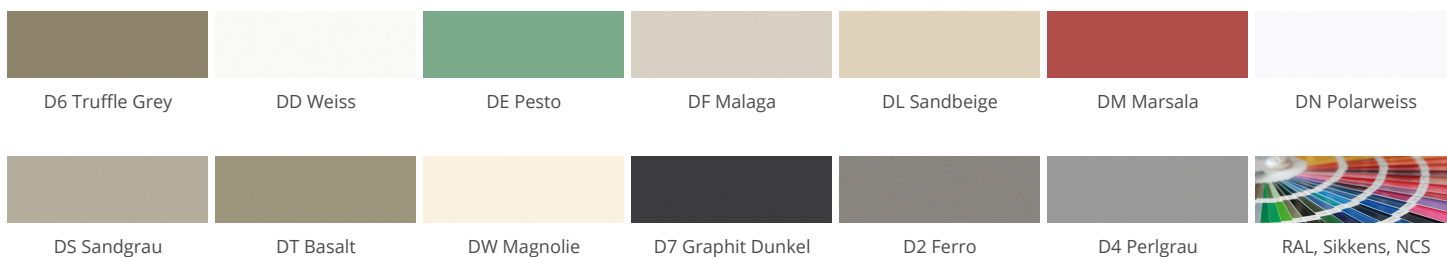

## » 61 Monaco

Matt polished lacquer on MDF substrate.

### » Colors