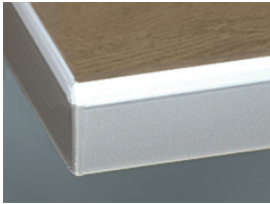

» 13 Silvia Wood Line

Melamine resin coated, wood grain is horizontal

» Details

- Wood grain vertical available as 56 Silvia Wood Classic
- Front thickness: 19 mm
- Trendline, the handleless kitchen: available

98 Pinie Anthrazit

» Details

Framed door

- 1 Clear glass
- 2 Satinato
- 3 Smoked glass
- R Afra

Segmented door

- 1 Clear glass
- 2 Satinato
- 3 Smoked glass

Z Cappelner Designglas

» Edge

DK Edge in front colour

MG Edge in glass look light grey

IE Inox

Image type unknown
upload/kuechen/programme/