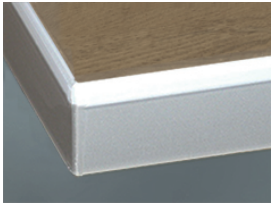

» 13 Silvia Wood Line

Melamine resin coated, wood grain is horizontal

» Details

- Wood grain vertical available as 56 Silvia Wood Classic
- Front thickness: 19 mm
- Trendline, the handleless kitchen: available

98 Pinie Anthrazit

» Details

Framed door

- 1 Clear glass
- 2 Satinato
- 3 Smoked glass
- R Afra

Segmented door

- 1 Clear glass
- 2 Satinato
- 3 Smoked glass

Z Cappelner Designglas

» Edge

DK Edge in front colour

MG Edge in glass look light grey

IE Inox

Image type unknown
upload/kuechen/programme/