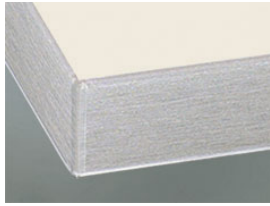

» 77 Siena XTreme

Laminate material with EBH functional layer XTreme supermatt with Anti-Finger-Print technology Xtreme easy to clean XTreme hard-wearing

» Details

- Front thickness: 19 mm
- Trendline, the handleless kitchen: available

» Colors

» Details

Framed door

- 1 Clear glass
- 2 Satinato
- 3 Smoked glass

R Afra

Z Cappelner Designglas

Segmented door

- 2 Satinato
- 3 Smoked glass

» Edge

DK Edge in front colour

ES Front in stainless steel

FE Edge in stainless steel look

MG Edge in glass look light grey

Module translation not found: kante6