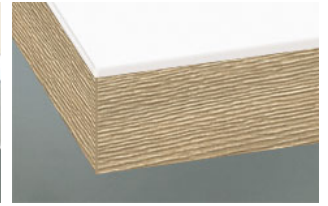

» 77 Siena XTreme

Laminate material with EBH functional layer XTreme supermatt with Anti-Finger-Print technology Xtreme easy to clean XTreme hard-wearing

» Details

- Front thickness: 19 mm
- Trendline, the handleless kitchen: available

» Colors

» Details

Framed door

- 1 Clear glass
- 2 Satinato
- 3 Smoked glass

R Afra

Z Cappelner Designglas

Segmented door

- 2 Satinato
- 3 Smoked glass

» Edge

DK Edge in front colour

ES Front in stainless steel

FE Edge in stainless steel look

MG Edge in glass look light grey

Module translation not found: kante6