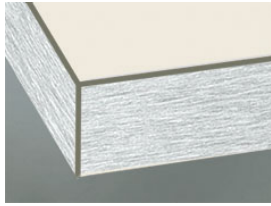

### Segmented door

- 2 Satinato
- 3 Smoked glass

## » Edge

---

DK Edge in front colour

ES Front in stainless steel

FE Edge in stainless steel look

MG Edge in glass look light grey

Module translation not found: kante6