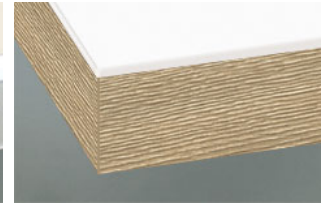

## » Edge

---

DK Edge in front colour

ES Front in stainless steel

FE Edge in stainless steel look

MG Edge in glass look light grey

Module translation not found: kante6