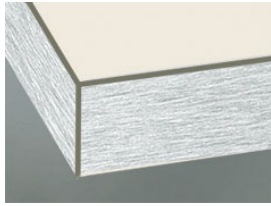

» 77 Siena XTreme

Laminate material with EBH functional layer XTreme supermatt with Anti-Finger-Print technology Xtreme easy to clean XTreme hard-wearing

» Details

- Front thickness: 19 mm
- Trendline, the handleless kitchen: available

» Colors

» Details

Framed door

- 1 Clear glass
- 2 Satinato
- 3 Smoked glass

R Afra

Z Cappelner Designglas

Segmented door

- 2 Satinato
- 3 Smoked glass

» Edge

DK Edge in front colour

ES Front in stainless steel

FE Edge in stainless steel look

MG Edge in glass look light grey

Module translation not found: kante6