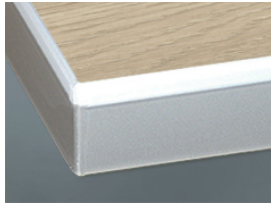

» 56 Silvia Wood Classic

Melamine resin coated, wood grain is vertical

» Details

- Horizontal wood structure available as 13 Silvia Wood Line
- Front thickness: 19 mm
- Trendline, the handleless kitchen: available

» Colors

23 Castell Eiche

26 Castell Eiche Grau

47 Eiche Blonde

48 Nussbaum Natur

» Details

Framed door

- 1 Clear glass
- 2 Satinato
- 3 Smoked glass
- R Afra

Segmented door

- 1 Clear glass
- 2 Satinato
- 3 Smoked glass

Z Cappelner Designglas

» Edge

DK Edge in front colour

MG Edge in glass look light grey

IE Inox

Image type unknown
upload/kuechen/programme/