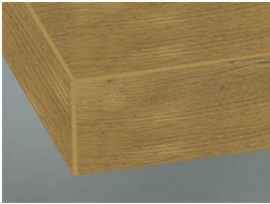

» 56 Silvia Wood Classic

Melamine resin coated, wood grain is vertical

» Details

- Horizontal wood structure available as 13 Silvia Wood Line
- Front thickness: 19 mm
- Trendline, the handleless kitchen: available

» Colors

23 Castell Eiche

26 Castell Eiche Grau

47 Eiche Blonde

48 Nussbaum Natur

» Details

Framed door

- 1 Clear glass
- 2 Satinato
- 3 Smoked glass
- R Afra

Segmented door

- 1 Clear glass
- 2 Satinato
- 3 Smoked glass

Z Cappelner Designglas

» Edge

DK Edge in front colour

MG Edge in glass look light grey

IE Inox

Image type unknown
upload/kuechen/programme/