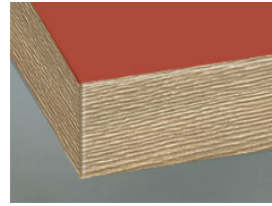

## » Edge

---

DK Edge in front colour

MG Edge in glass look light grey

Module translation not found: kante6

IE Inox