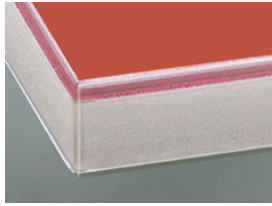

» 87 Estrada

High quality glossy laminate front

» Details

- Front thickness: 19 mm
- Trendline, the handleless kitchen: available

» Colors

17 Dunkelrot Glanz

63 Sandgrau Glanz

83 Weiss Glanz

6B Hellgrau Glanz

6F Magnolie Glanz

TE Cava Anthrazit Glanz

» Details

Framed door

- 1 Clear glass
- 2 Satinato
- 3 Smoked glass
- R Afra

Segmented door

- 1 Clear glass
- 2 Satinato
- 3 Smoked glass

Z Cappelner Designglas

» Edge

DK Edge in front colour

MG Edge in glass look light grey

Module translation not found: kante6

IE Inox