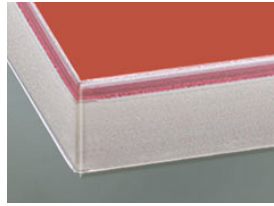

### Framed door

- 1 Clear glass
- 2 Satinato
- 3 Smoked glass
- R Afra

### Segmented door

- 1 Clear glass
- 2 Satinato
- 3 Smoked glass

Z Cappelner Designglas

## » Edge

---

DK Edge in front colour

MG Edge in glass look light grey

Module translation not found: kante6

IE Inox