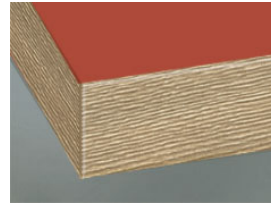

6B Hellgrau Glanz

6F Magnolie Glanz

TE Cava Anthrazit Glanz

» Details

Framed door

- 1 Clear glass
- 2 Satinato
- 3 Smoked glass
- R Afra

Segmented door

- 1 Clear glass
- 2 Satinato
- 3 Smoked glass

Z Cappelner Designglas

» Edge

DK Edge in front colour

MG Edge in glass look light grey

Module translation not found: kante6

IE Inox