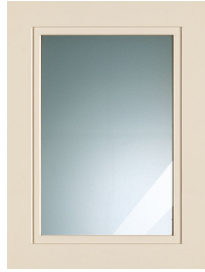

## » 20 Nebraska

Silk gloss velvet lacquer on MDF substrate

### » Details

- Front thickness: 19 mm

### Framed door

- 1 Clear glass
- 2 Satinato
- 3 Smoked glass
- R Afra

Door with glazing bars

Z Cappelner Designglas