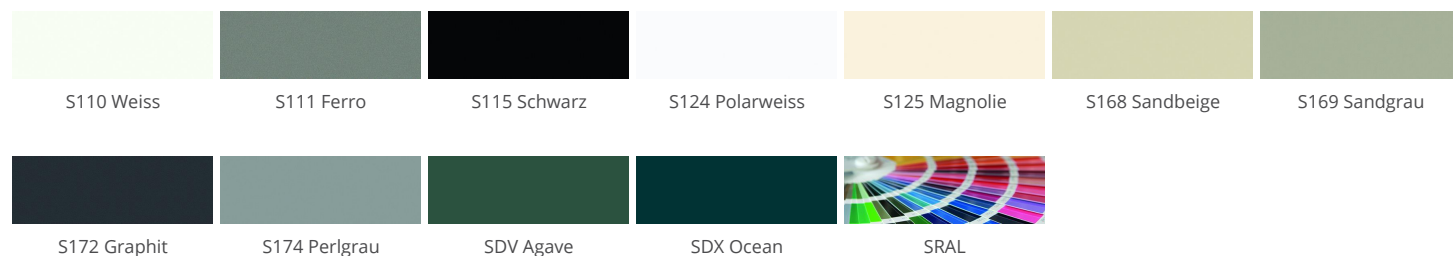

» 55 Denver Classic

Supermatt lacquer on melamine resin coating with vertical wood structure.

» Details

- Horizontal wood structure available as 53 Denver Line
- Front thickness: 19 mm
- Trendline, the handleless kitchen: available

» Colors

» Details

Framed door

- 1 Clear glass
- 2 Satinato
- 3 Smoked glass
- R Afra

Z Cappelner Designglas

Segmented door

- 1 Clear glass
- 2 Satinato
- 3 Smoked glass

» Edge