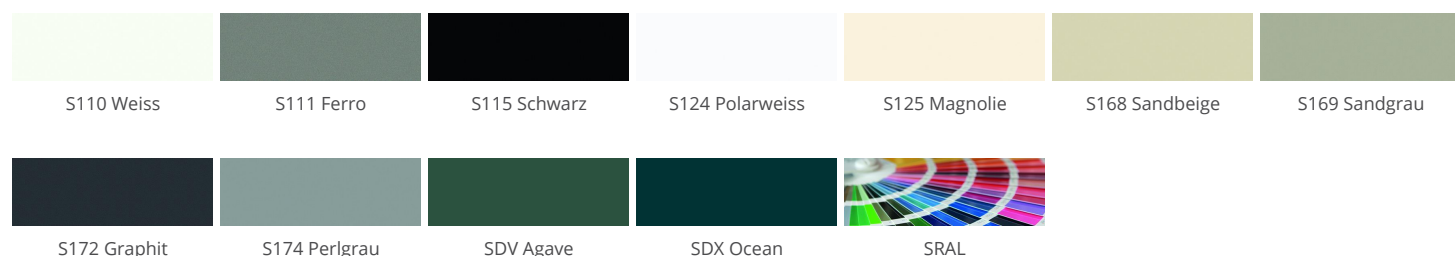

» 55 Denver Classic

Supermatt lacquer on melamine resin coating with vertical wood structure.

» Details

- Horizontal wood structure available as 53 Denver Line
- Front thickness: 19 mm
- Trendline, the handleless kitchen: available

» Colors

» Details

Framed door

- 1 Clear glass
- 2 Satinato
- 3 Smoked glass
- R Afra

Z Cappelner Designglas

Segmented door

- 1 Clear glass
- 2 Satinato
- 3 Smoked glass

» Edge