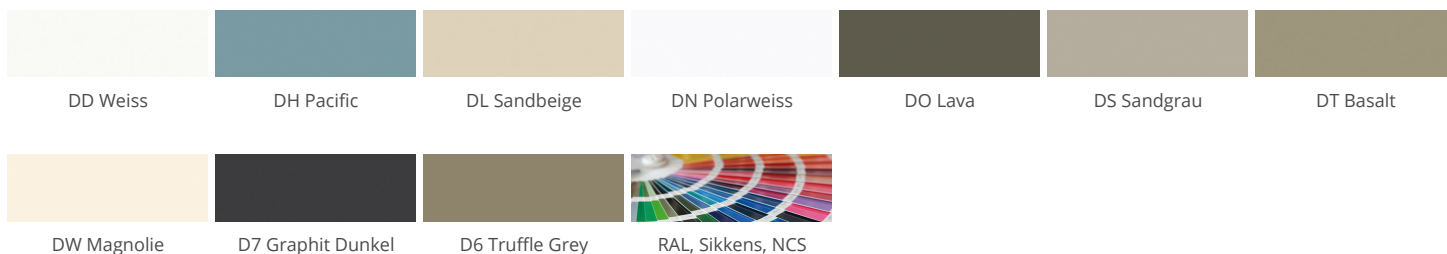

» 54 Colorado

Super matt lacquer on MDF substrate

» Details

- Front thickness: 19 mm
- Trendline, the handleless kitchen: available

» Colors

» Details

Framed door

- 1 Clear glass
- 2 Satinato
- 3 Smoked glass
- R Afra

Z Cappelner Designglas

Segmented door

- 1 Clear glass
- 2 Satinato
- 3 Smoked glass

» Edge

Edge